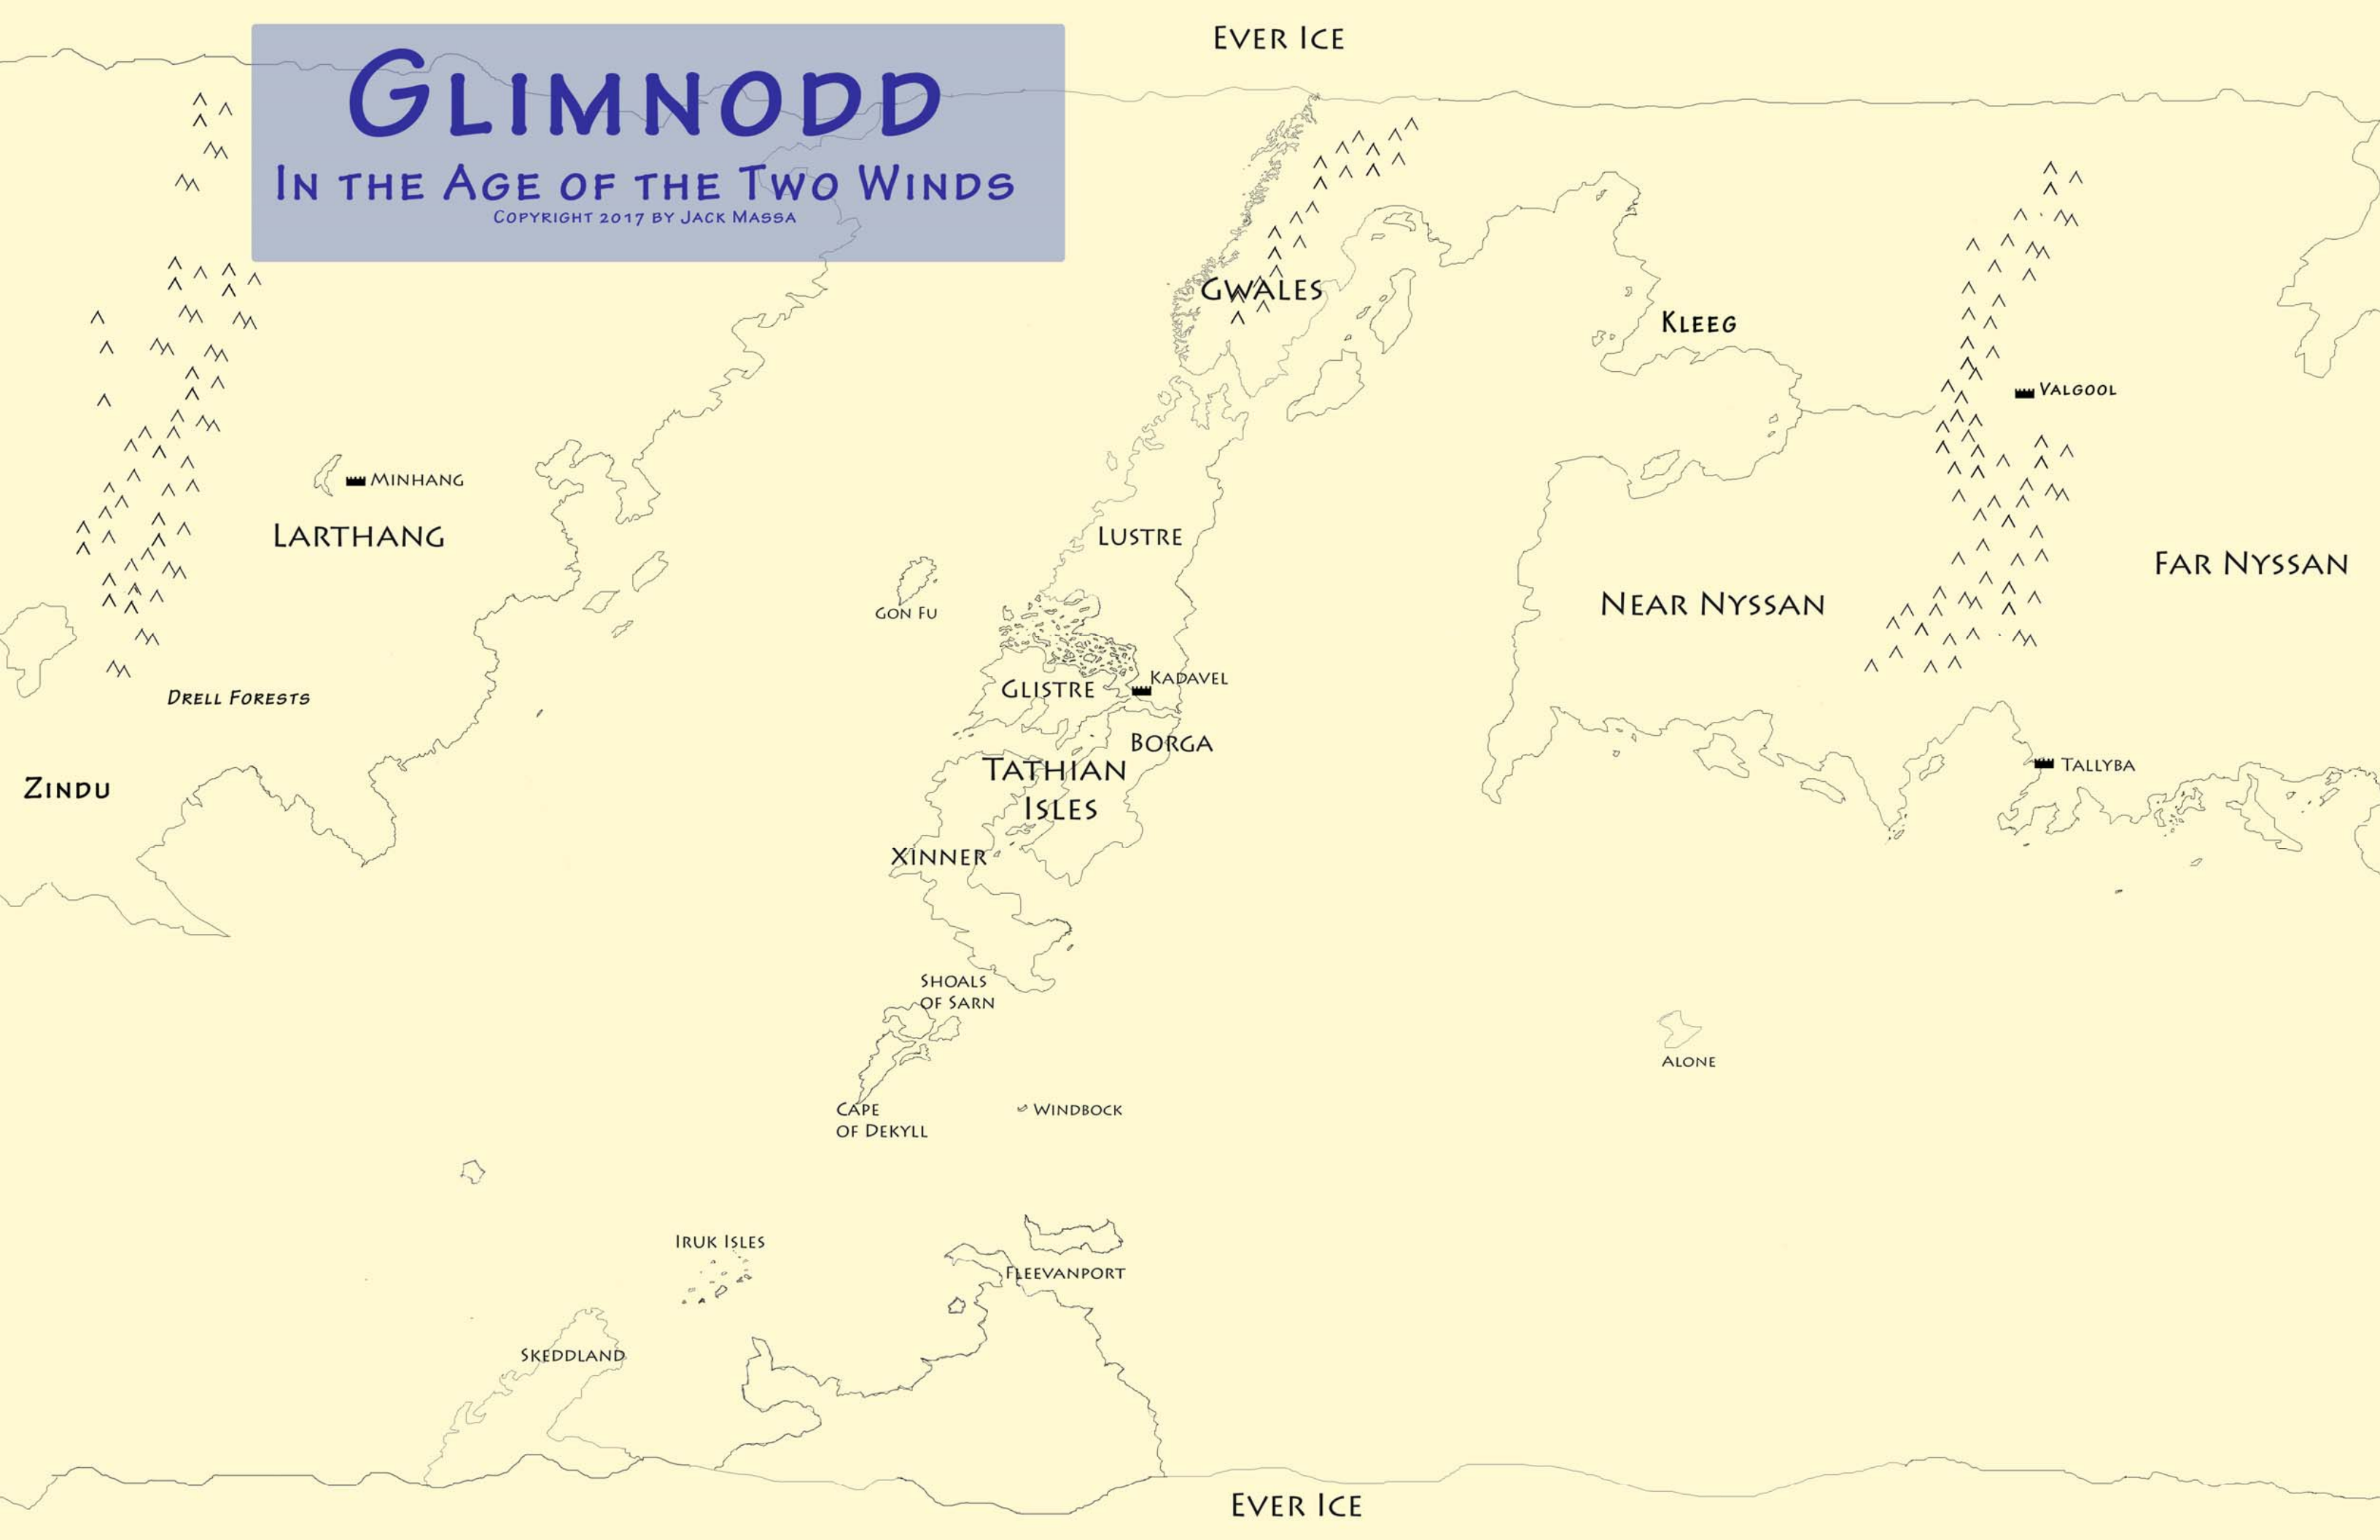

# GLIMNODD

IN THE AGE OF THE TWO WINDS

COPYRIGHT 2017 BY JACK MASSA

EVER ICE

GWALE'S

KLEEG

VALGOOL

LARTHANG

LUSTRE

FAR NYSSAN

DRELL FORESTS

GON FU

GLISTRE

KADAVEL

NEAR NYSSAN

ZINDU

BORGA

TATHIAN ISLES

TALLYBA

XINNER

SHOALS OF SARN

ALONE

CAPE OF DEKYLL

WINDBOCK

IRUK ISLES

SKEDDLAND

FLEEVANPORT

EVER ICE